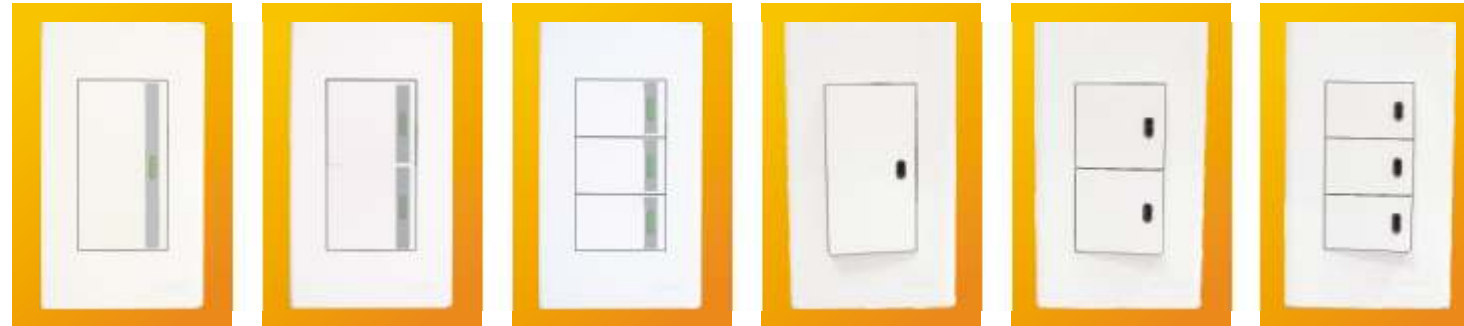

RECEPTACLES

RWO1 (10A 250V) UNIVERSAL RECEPTACLE W/SHUTTER
 RWO3 (10A 250V) FLAT PIN RECEPTACLE
 RWO9 (15A 250V) AIRCON OUTLET
 RWO4 DUPLEX W/ GROUND OUTLET

PLATES

RWP1 WD 1 GANG PLATE
 RWP2 WD 2 GANG PLATE
 RWP3 WD 3 GANG PLATE
 RWP9 WD AIRCON PLATE
 RWP4 WD BLANK PLATE

IEC/PNS Standard Compliant • Guaranteed safety and durability • Quick connect terminal

WD Wide SERIES

SETS

WD511 (10A 250V) 1 GANG SWITCH W/ REFLECTOR SET
 WD513 (10A 250V) 2 GANG SWITCH W/ REFLECTOR SET
 WD515 (10A 250V) 3 GANG SWITCH W/ REFLECTOR SET
 WD601 (10A 250V) 1 GANG SWITCH W/LED SET
 WD603 (10A 250V) 2 GANG SWITCH W/LED SET
 WD605 (10A 250V) 3 GANG SWITCH W/LED SET