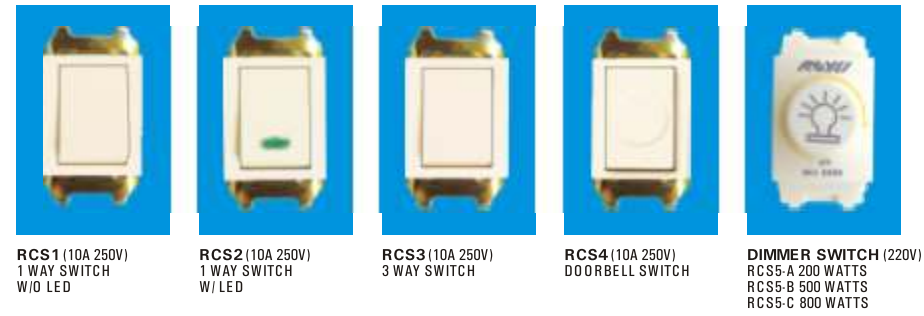

WH Classic SERIES

SWITCHES

RCS1 (10A 250V)
1 WAY SWITCH
W/O LED

RCS2 (10A 250V)
1 WAY SWITCH
W/LED

RCS3 (10A 250V)
3 WAY SWITCH

RCS4 (10A 250V)
DOORBELL SWITCH

DIMMER SWITCH (220V)
RCS5-A 200 WATTS
RCS5-B 500 WATTS
RCS5-C 800 WATTS