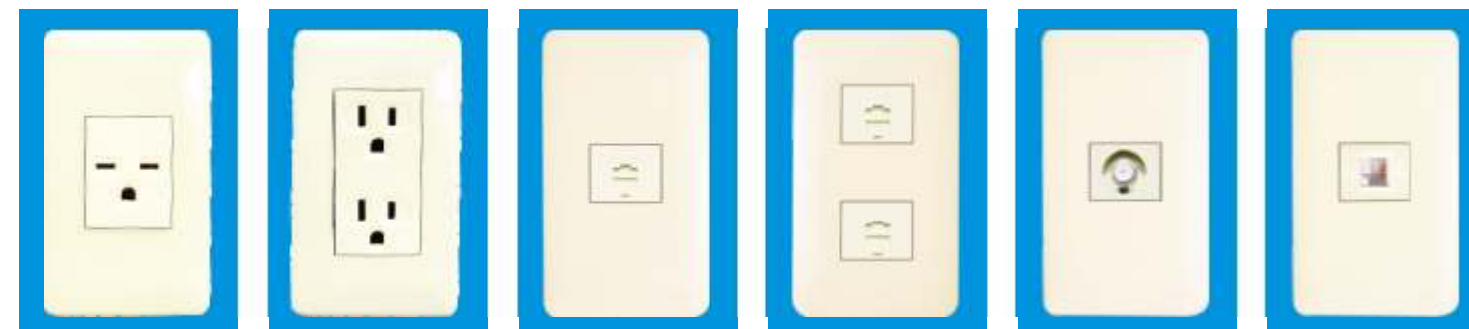

WH901
1 GANG AIRCON
OUTLET SET

WH912
1 GANG DUPLEX W/
GROUND OUTLET SET

WH211
1 GANG TELEPHONE
MODULAR JACK

WH213
2 GANG TELEPHONE
MODULAR JACK

WH311
1 GANG TV TERMINAL SET

WH221
1 GANG LAN SET