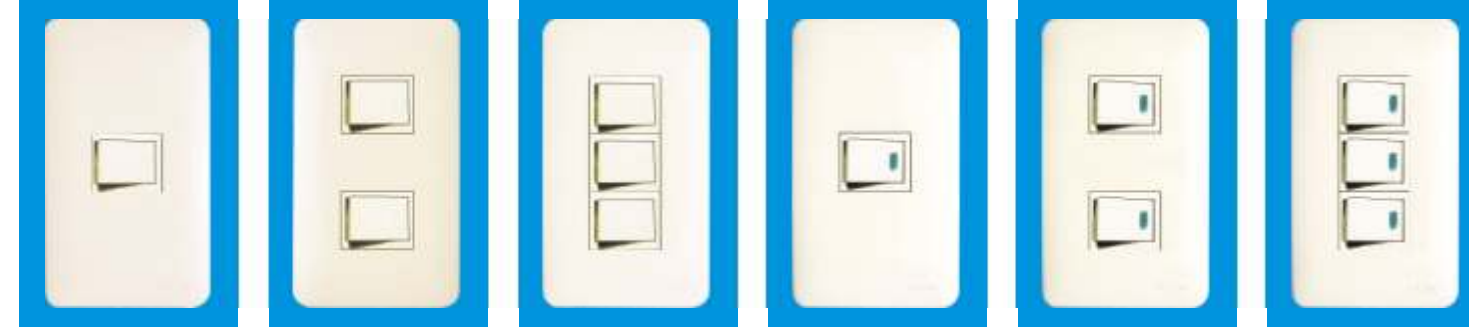

WH Classic SERIES

SETS

WH501 (10A 250V)
1 GANG SWITCH
W/O LED SET

WH503 (10A 250V)
2 GANG SWITCH
W/O LED SET

WH505 (10A 250V)
3 GANG SWITCH
W/O LED SET

WH601 (10A 250V)
1 GANG SWITCH
W/LED SET

WH603 (10A 250V)
2 GANG SWITCH
W/LED SET

WH605 (10A 250V)
3 GANG SWITCH
W/LED SET