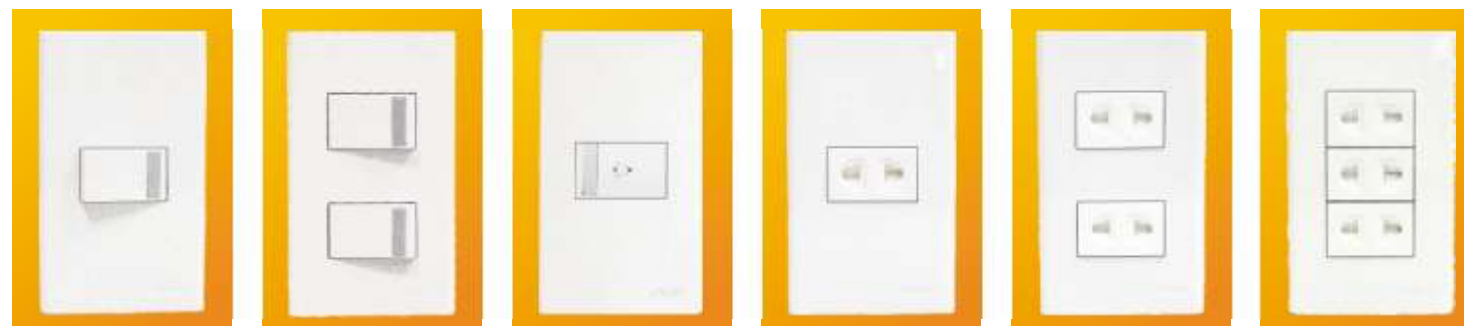

IEC/PNS Standard Compliant • Guaranteed safety and durability • Quick connect terminal

WD Wide SERIES

SETS

WD511 (10A 250V) 1 GANG SWITCH W/ REFLECTOR SET
 WD513 (10A 250V) 2 GANG SWITCH W/ REFLECTOR SET
 WD515 (10A 250V) 3 GANG SWITCH W/ REFLECTOR SET
 WD601 (10A 250V) 1 GANG SWITCH W/LED SET
 WD603 (10A 250V) 2 GANG SWITCH W/LED SET
 WD605 (10A 250V) 3 GANG SWITCH W/LED SET