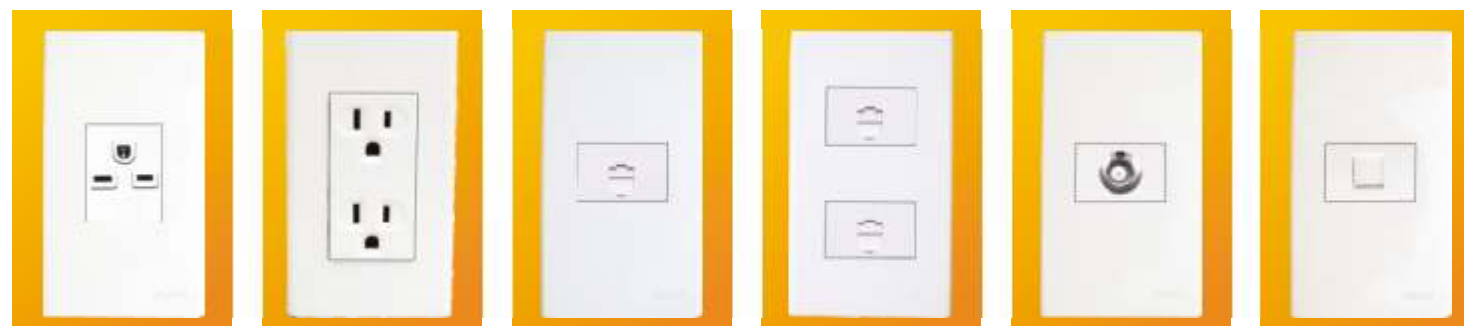

WD901 1 GANG AIRCON OUTLET SET
WD912 1 GANG DUPLEX W/ GROUND OUTLET SET
WD211 1 GANG TELEPHONE MODULAR JACK
WD213 2 GANG TELEPHONE MODULAR JACK
WD311 1 GANG TV TERMINAL
WD221 1 GANG LAN SET

world class

high quality

affordable

lifetime use